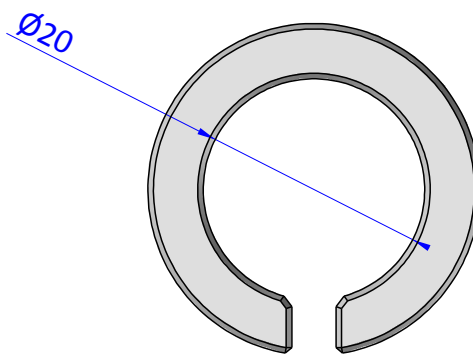

THE PROPERTY OF THE DRAWING IS ESTABLISHED BY LAW. IT IS FORBIDDEN TO PRODUCE OR SHOW IT TO THIRD PART. WITHOUT A WRITTEN AGREEMENT.

Item	Name	Qty.
1	RID.3020	1

Format A4 UNI 936-76	<b>FP SERVICES</b> AUTOMATION			DESIGNED FROM <b>FPSERVICES</b>	REVIEW <b>A</b>
	GENERAL TOLERANCE UNI - ISO 2768 CLASSE f	DESCRIPTION CA.RID.3020		DATE 25/06/2018	WEIGHT 0,030kg
				CODE <b>CA.RID.3020</b>	