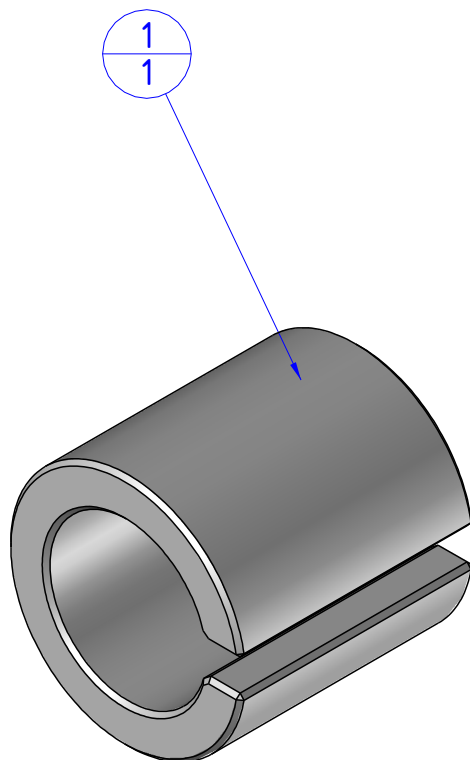

THE PROPERTY OF THE DRAWING IS ESTABLISHED BY LAW. IT IS FORBIDDEN TO PRODUCE OR SHOW IT TO THIRD PART. WITHOUT A WRITTEN AGREEMENT.

Item	Name	Qty.
1	RID.3020	1

Format A4 UNI 936-76	<b>FP SERVICES</b> AUTOMATION			DESIGNED FROM <b>FPSERVICES</b>	REVIEW <b>A</b>
	GENERAL TOLERANCE UNI - ISO 2768 CLASSE f	DESCRIPTION CA.RID.3020		DATE 25/06/2018	WEIGHT 0,030kg
				CODE <b>CA.RID.3020</b>	