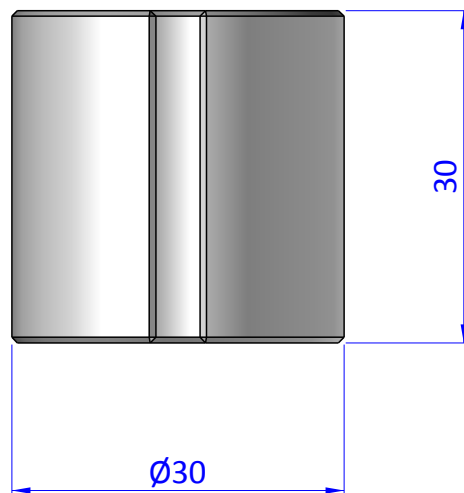

THE PROPERTY OF THE DRAWING IS ESTABLISHED BY LAW. IT IS FORBIDDEN TO PRODUCE OR SHOW IT TO THIRD PART. WITHOUT A WRITTEN AGREEMENT.

Item	Name	Qty.
1	RID.3020	1

Format A4 UNI 936-76	<b>FP SERVICES</b> AUTOMATION			DESIGNED FROM <b>FPSERVICES</b>	REVIEW <b>A</b>
	GENERAL TOLERANCE UNI - ISO 2768 CLASSE f	DESCRIPTION CA.RID.3020		DATE 25/06/2018	WEIGHT 0,030kg
				CODE <b>CA.RID.3020</b>	